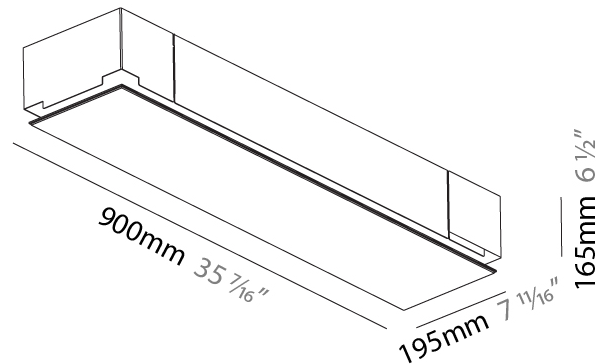

GENERAL

Series: Pi2
Subseries: Pi2 Whiteline
Brand: Prolicht
Division: Architectural
Mounting Type: Trimless
Mounting Location: Ceiling
Subcategory: Ambient

PHYSICAL

Shape: Rectangle
Length (mm): 900
Length (in): 35 7/16
Width (mm): 195
Width (in): 7 11/16
Depth (mm): 165
Depth (in): 6 1/2
Ceiling Thickness (mm): 10 / 12.5 / 15 / 25 / 30
Ceiling Thickness (in): 3/8 or 1/2 or 9/16 or 1 or 1 3/16
Min. Recessing Depth (mm): 180
Min. Recessing Depth (in): 7 1/16
Light Distribution: Direct
Weight (kg): 6.1
Weight (lbs): 13.42
Diffuser: PMMA - Opal
Fixture Material: Extruded Aluminum / Steel
Cut-out Measurements: 935mm / 36 13/16" x 230mm / 9 1/16"
Upon Request: Unique Sizes Unique Ceiling Thickness Unique Mounting Depth Spot Inserts

ELECTRICAL

Lamp Type: LED (Zhaga Standard)
Total Output Wattage (W): 28.7
Dimming: [Tri-Mode (Non-Dimming and Phase Dimming (120Vac only) and 0-10V Dimming)](#)
Driver Included: Yes
Driver Location: Integrated
Driver Type: Constant Current - Universal
Driver Class: Class 2
Input Voltage (V): 120 - 277
Constant Current (mA): 500

LED

Color Temperature (°K): 3000 / 3500 / 4000
Max. Delivered Lumen (lm): 2340 / 2518 / 2570
CRI: >80 CRI
Efficiency (%): 59.6
Lamp Life (hrs): 50000
Upon Request: RGB-W Tunable White Special Color Temperature CRI90

OPTICAL

RATINGS AND CERTIFICATIONS

Certified By: Certified for North American Standards
IP rating: IP20