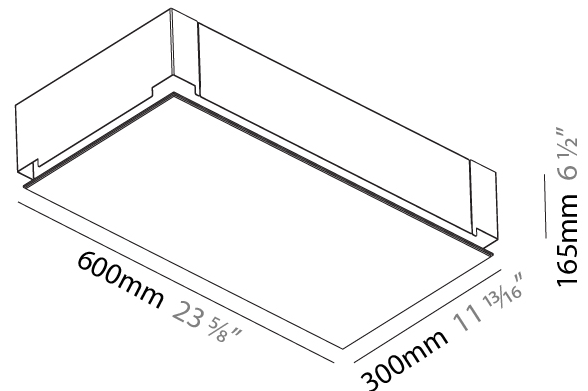

GENERAL

Series: Pi2
Subseries: Pi2 Whiteline
Brand: Prolicht
Division: Architectural
Mounting Type: Trimless
Mounting Location: Ceiling
Subcategory: Ambient

PHYSICAL

Shape: Rectangle
Length (mm): 600
Length (in): 23 5/8
Width (mm): 300
Width (in): 11 13/16
Depth (mm): 165
Depth (in): 6 1/2
Ceiling Thickness (mm): 10 / 12.5 / 15 / 25 / 30
Ceiling Thickness (in): 3/8 or 1/2 or 9/16 or 1 or 1 3/16
Min. Recessing Depth (mm): 180
Min. Recessing Depth (in): 7 1/16
Light Distribution: Direct
Weight (kg): 6.557
Weight (lbs): 14.53
Diffuser: PMMA - Opal
Fixture Material: Extruded Aluminum / Steel
Cut-out Measurements: 635mm / 25" x 335mm / 13 3/16"
Upon Request: Unique Sizes Unique Ceiling Thickness Unique Mounting Depth Spot Inserts

ELECTRICAL

Lamp Type: LED (Zhaga Standard)
Input Wattage (W): 26
Total Output Wattage (W): 23
Dimming: [Tri-Mode (Non-Dimming and Phase Dimming (120Vac only) and 0-10V Dimming)](#)
Driver Included: Yes
Driver Location: Integrated
Driver Type: Constant Current - Universal
Driver Class: Class 2
Input Voltage (V): 120 - 277
Constant Current (MA): 350

LED

[Color Temperature (*K): 3000 / 3500 / 4000](#)
Max. Delivered Lumen (lm): 1940 / 1970 / 2010
CRI: >80 CRI
Efficiency (%): 0.651
Lamp Life (hrs): 50000
Upon Request: RGB-W Tunable White Special Color Temperature CRI90

OPTICAL

RATINGS AND CERTIFICATIONS

Certified By: Certified for North American Standards
IP rating: IP20